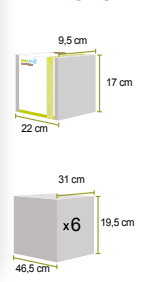

Packaging: