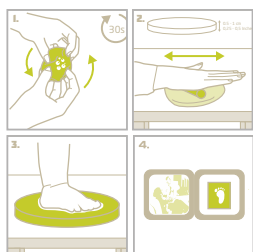

EAN: 3220660292486

My Baby Touch Scandinavian

Simple print frame Special Edition

Instructions of use:

Content:

Packaging:

Ref: 360109 1300

EAN: 3220660273171