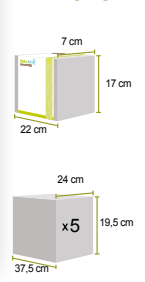

My Baby Touch

Wooden Simple print frame

Instructions of use:

Content:

Packaging:

Honey Ref: 34120169 EAN: 3220660258987	Stormy Ref: 34120170 EAN: 3220660259007
---	--

My Baby Touch

Wooden Double print frame