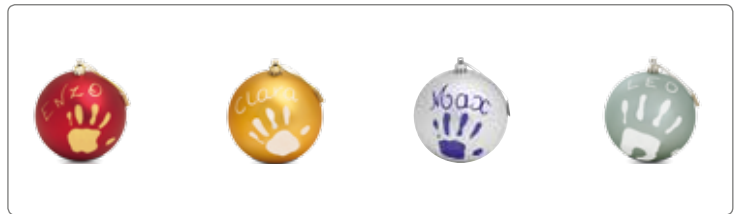

Christmas Celebration

My Christmas Fairy

Red Ref: 34120153

Gold Ref: 34120154

Silver Ref: 34120155

Ocean Ref: 34120157