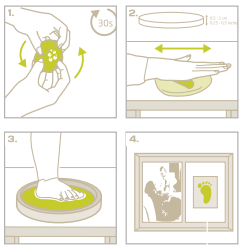

Instructions of use: