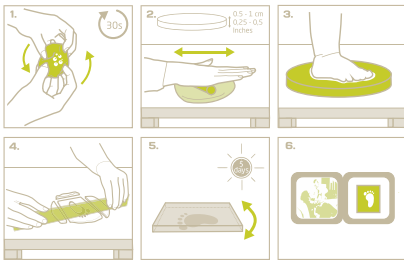

Instructions of use: