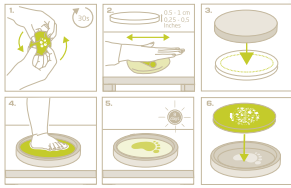

Carolyn Gavin Limited Edition

New

Magic Box

Dedicated display page 20

Instructions of use:

Content:

Packaging:

Flowers Ref: 360109 2200

Birds Ref: 360109 2300

EAN: 3220660288748

EAN: 3220660288755

My Baby Touch

Double print frame

Dedicated display page 20

Instructions of use:

Content:

Packaging:

Ref: 360109 2500

EAN: 3220660288779

"I loved working on these 2 designs for the Dorel special edition magic boxes! I think they add a lovely painterly style to the line which is fresh and fun. A beautiful keepsake to treasure for a lifetime."

Carolyn Gavin