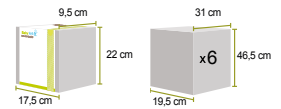

EAN: 3220660288755

My Baby Touch

Double print frame

Dedicated display page 20

Reversible

Instructions of use:

Content:

Packaging: