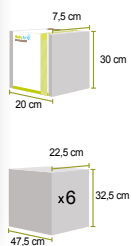

My lovely Belly

Belly cast kit

x6 idea cards

Instructions of use:

Content:

Packaging:

Ref: 34120003 - Cards available from Q1 2018

EAN: 5425019850067