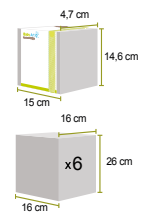

Packaging: