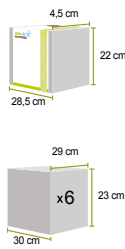

Packaging:

Honey Ref: 360109 3000

Stormy Ref: 360109 1400

EAN: 3220660272853

EAN: 3220660273188