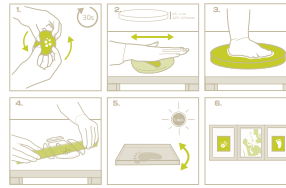

EAN: 3220660288755

My Baby Touch

Double print frame

Dedicated display page 20

Reversible

Instructions of use:

Content:

Packaging: