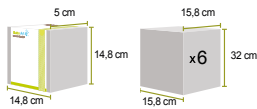

Flowers Ref: 360109 2200

Birds Ref: 360109 2300

EAN: 3220660288748

EAN: 3220660288755