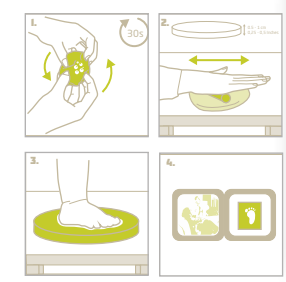

Instructions of use: