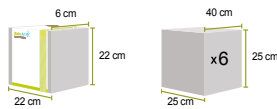

Window sculpture Frame

White & Black

Instructions of use:

Content:

Packaging:

White & Black Ref: 34120078

EAN: 3220660169214

My First Year