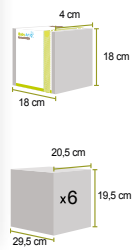

Packaging: