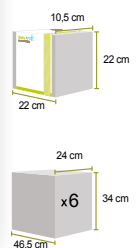

EAN: 3220660260843

EAN: 3220660169283

My Baby Sculpture

Photo Sculpture Frame

Instructions of use:

Content:

Packaging:

Ref: 34120183