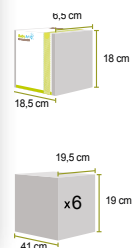

My Little Bird

Suspended Frame

Grey

Instructions of use:

Content:

Packaging:

Grey Ref: 34120114

EAN: 3220660213528