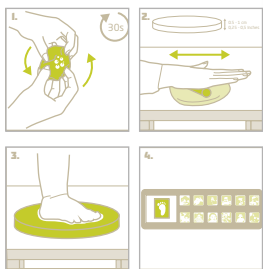

First year photo print frame

Honey

White & Grey

Instructions of use:

Content:

Packaging:

Honey Ref: 34120182

White & Grey Ref: 34120085