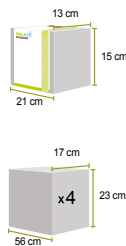

Packaging:

Grey Ref: 34120113

EAN: 3220660213511