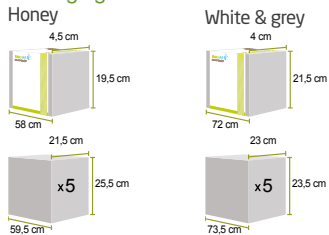

First year photo print frame

Honey

White & Grey

Instructions of use:

Content:

Packaging:

Honey Ref: 34120182

White & Grey Ref: 34120085