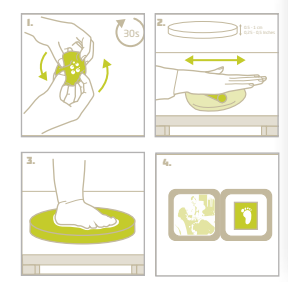

Instructions of use: