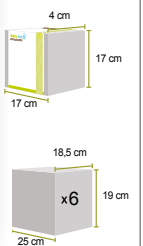

Ref: 34120021

EAN: 5425019850227