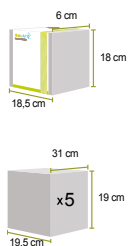

Packaging:

Ref: 360109 1300

EAN: 3220660273171