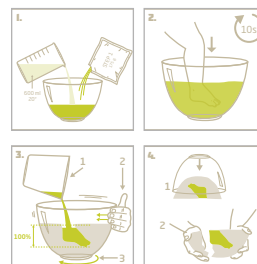

Instructions of use: