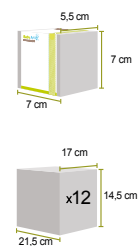

Packaging: