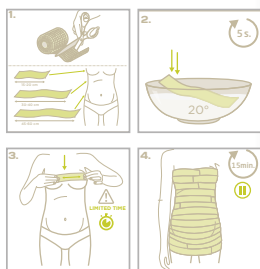

My lovely Belly

Belly cast kit

x6 idea cards

Instructions of use:

Content:

Packaging:

Ref: 34120003 - Cards available from Q1 2018

EAN: 5425019850067