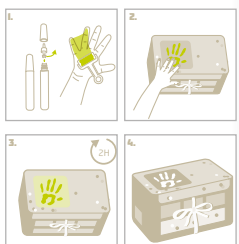

Instructions of use: