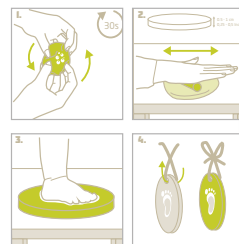

Instructions of use: