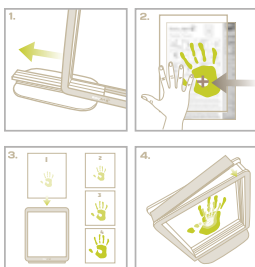

Instructions of use: